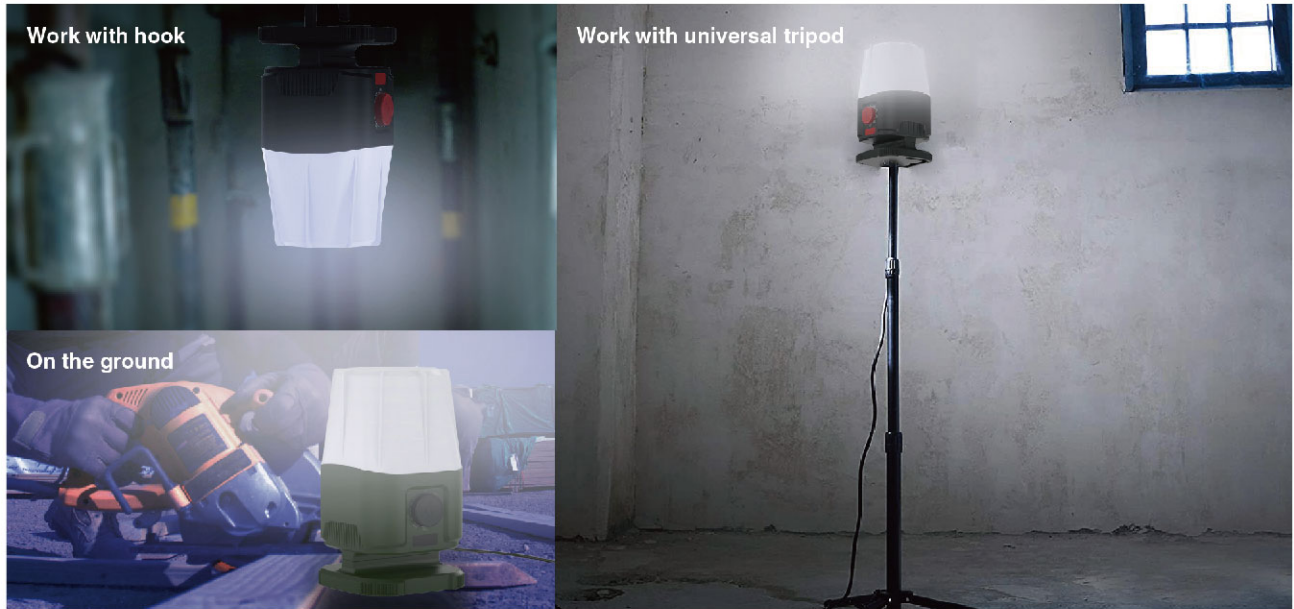

Emergency & Working Lights

3 large foldable lamps with telescopic bracket working light

- Solid and modern Alu shell.
- 210°+ 270°rotation of the side lamps and 180°rotation of the main lamp.
- Chassis with power cord storage function with Socket hole to storage plug on the back.
- With extra bright SMD LEDs.
- With HO7RN cable.
- IP54

- 360° beam angle: all-round illumination.
- Ideal for renovation, wallpapering and other work and for illuminating large areas.
- Suitable for outdoor use, suitable for outdoor use, prevent outdoor water from entering.
- Integrated socket for connecting additional equipment e.g. drill, vacuum cleaner or other electrical devices.