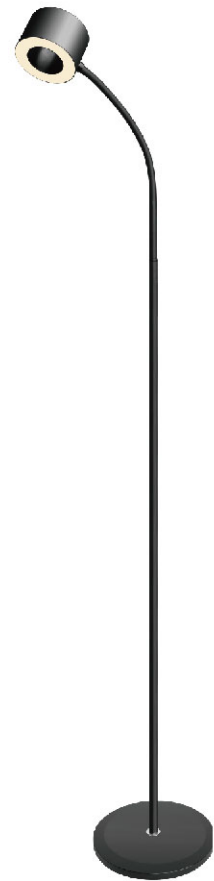

Desk Lamps

DEA4044 **NEW**

Dimming
stepless

CCT
3-mode

Touch
on/off

white/black

100-240V

500lm

10W

Alu.+PC

350*160*1460mm
WxDxH

DEA5162 **NEW**

Dimming
stepless

CCT
3-mode

Touch
on/off

white/black

100-240V

500lm

10W

Alu.+PC

350*160*1460mm
WxDxH