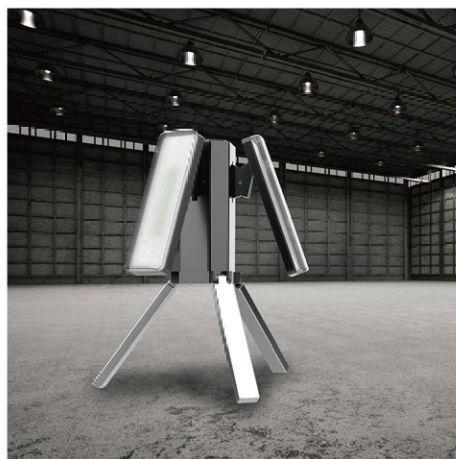

LED Lighting Catalogue

Functional & Portable Lights 2022

Desk Lamps

Ambient Lights & Night Lights

Functional Lamps

Desk Lamps

DEA4015 **NEW**

7W 36*0.2W