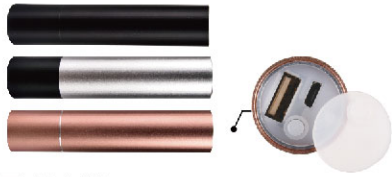

Material: ABS
Lamp beads: 7000K XPE 8000K COB+ XPE
Size: 33.8* 38.3* 410.8mm
Lumen: 450lm

Torches & Household Lights

TH3149

● ● 🔦 light- weak light- flashing

🔋 2200mah Lithium Battery

Material: Alu. IP: 44
Lamp beads: XP-E 5W
Size: D40* 150mm