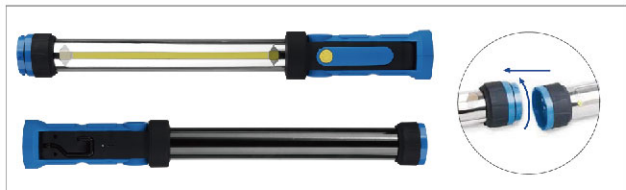

Product Function:

2 single parts can be connected together when connect 1 bottom can control 2 light

Item No.	Wattage [W]	Lumen [lm]	Lamp beads	Material	Size [LxWxHmm]	Weight [g]
EL2002	20	1000	2PCS*COB	ABS	63*63*1020	720