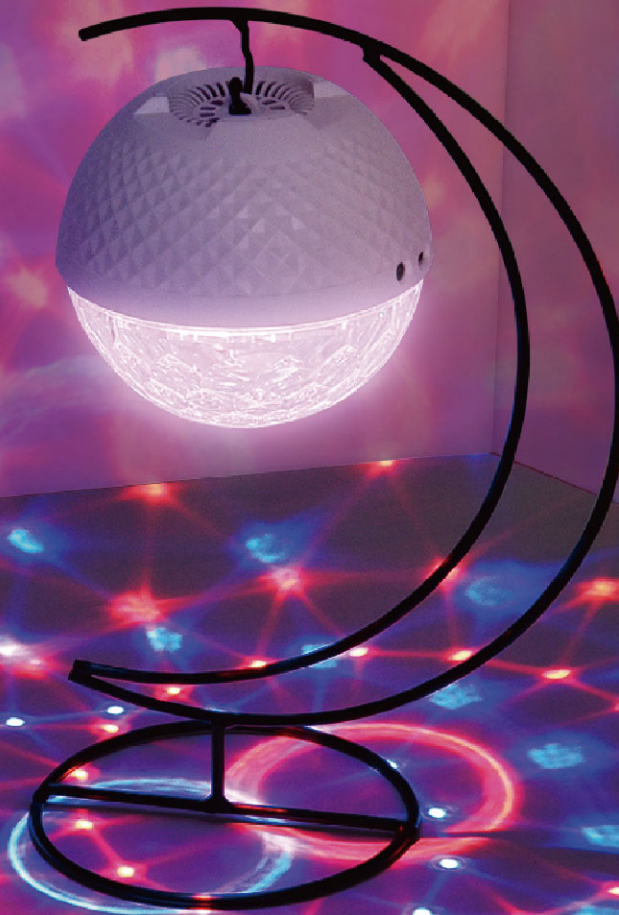

 ABS

 110*110*100mm
WxDxH

Night light mode

Dazzle mode

Night Lights

DEB3057

voltage: 100-240V
Power: 0.4W
Lumen: 9lm
CCT: 2700-6500K
Size: 90*90*67mm
USB output: 5V/2A

DEB3058