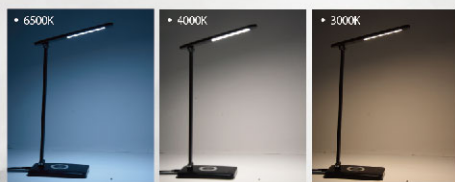

Clip

Function introduction

Strong magnetic suction

Touch control

Multi-angle adjustable

Built-in 1200mAh rechargeable battery

Desk Lamps

DE1030

Desk Lamps

DEA5126 **NEW**

- ⚡ 100-240V
- 💡 400lm
- 💡 4.9W
- 🔧 ABS+Alu.
- 🔌 Touch
- 🔄 Dimming 3-step
- 🌈 CCT 3-mode
- 📶 Wireless Charging
- 📏 size 120*167*360mm
- 🎨 black/silver/white

DE1086

7W
550-650lm
100-240V

- 🌈 CCT 3-mode
- 🔄 Dimming 5-step
- 🔌 Touch on/off
- 🔧 ABS + Alu.
- 🎨 black/white
- 🔌 USB
- ⚡ 5V/3A

Desk Lamps

DEA5066 **NEW**

10W LED
800lm
100-240V
ABS+Alu.

- Dimming
10-step
- CCT
5-mode
- Touch
on/off
- DC9V 2.5A
- Wireless
Charging