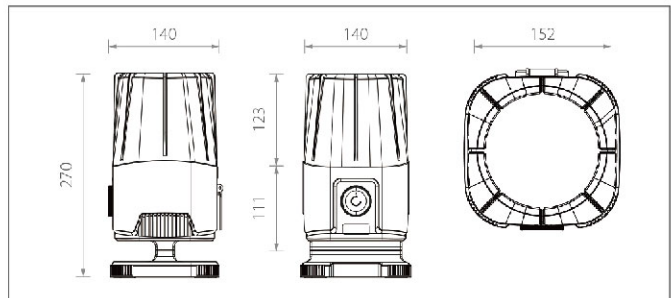

Product size

Item No.	Wattage [W]	Lumen [lm]	Ra	IP	Color Temp. [K]	Material	Size [L* W* Hmm]
EL2204	20	2000	≥70	54	3000/ 4000/ 6500	ABS	152* 140* 270
EL2204	50	5000	≥70	54	3000/ 4000/ 6500	ABS	152* 140* 270