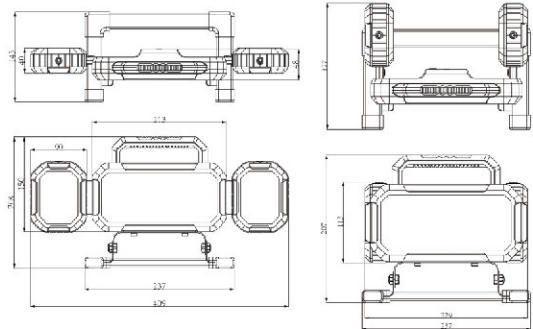

Product Function:

120° rotation

Magnetic & Hangable

Item No.	Wattage [W]	Lumen [lm]	Battery [mah]	Charging Time [H]	Material	Whole Light Size [L* W* Hmm]
EL2201	25	3000(1600+ 800)	4* 18650 2200	7- 8	ABS+ PC+ TPR+ Iron	409.2* 153.2* 50