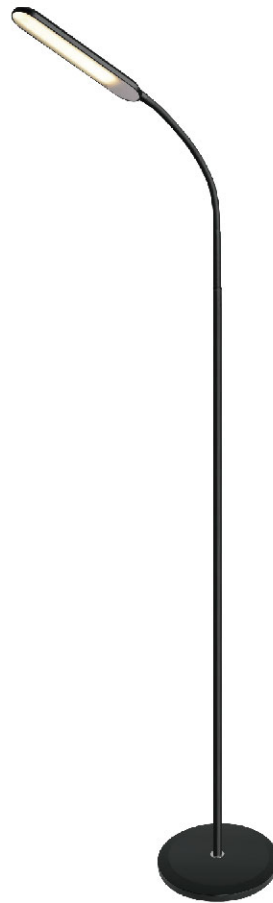

Desk Lamps

DEA4044 **NEW**

Dimming
stepless

CCT
3-mode

Touch
on/off

white/black

100-240V

500lm

10W

Alu.+PC

350*160*1460mm
WxDxH

DEA5162 **NEW**

Dimming
stepless

CCT
3-mode

Touch
on/off

white/black

100-240V

500lm

10W

Alu.+PC

350*160*1460mm
WxDxH