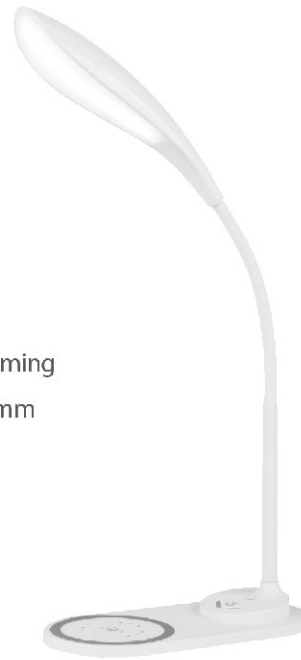

DEA6169-6 **NEW**

2.8W
160lm
5V 1A
ABS

- Dimming
3 step
- Touch
on/off
- white
- size 141*88*462mm
WxDxH

Desk Lamps

DEA5071

3W
250lm
100-240V
ABS

- 5V/1A
- Gestures dimming
- Touch on/off
- 85*185*460mm WxDxH
- Dimming stepless
- night light
- CCT 3-mode
- Wireless Charging
- white/black

DEA5071-1

3W
150lm
5V/1A
ABS+PC

- 5V/1A
- 85*185*460mm WxDxH
- Touch on/off
- Dimming stepless
- CCT 3-mode
- Wireless Charging
- white/black

DEA5063

6W
5V/1A
ABS+PC

- 1000mah Li-battery
- Touch on/off
- Dimming 3-step
- white/black/blue
- USB
- 430*109*160mm WxDxH