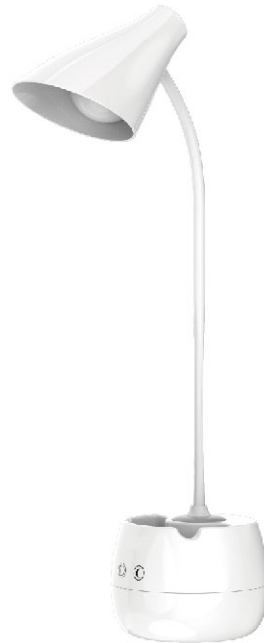

DEA6169 NEW

- 4W
- 200lm
- 5V/1A
- ABS
- 2400mah Li-battery
- Touch on/off
- Dimming 3-step
- pink/blue
- size 120*435mm WxDxH

Desk Lamps

DE3069-1 **NEW**

4W
200lm
5V/1A
ABS

- 1200mah Li-battery
- Touch on/off
- Dimming 3-step
- black/white
- size 105*490mm WxDxH