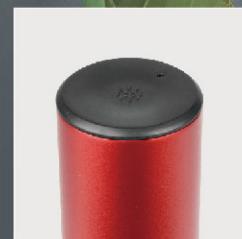

 Dimming
10 Step

 CCT
4000K

 ABS+Alu.

 size 67*67*376mm
WxDxH

 blue/red

 5200mah Li-battery

Type-c interface

Lamp head touch switch