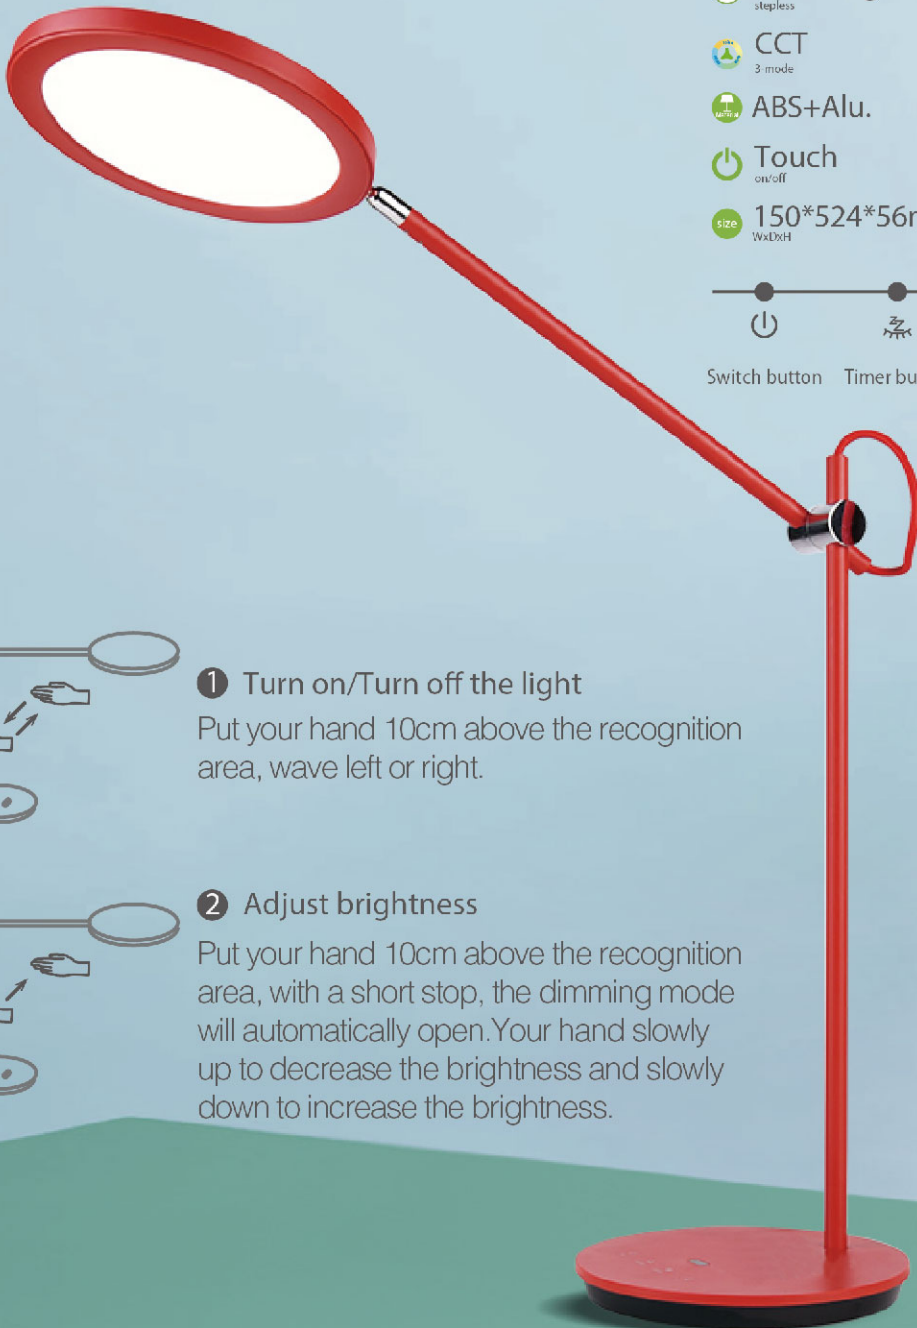

 Gestures dimming

 Touch
on/off

 size 150*524*56mm
WxDxH

1 Turn on/Turn off the light

Put your hand 10cm above the recognition area, wave left or right.

2 Adjust brightness

Put your hand 10cm above the recognition area, with a short stop, the dimming mode will automatically open. Your hand slowly up to decrease the brightness and slowly down to increase the brightness.