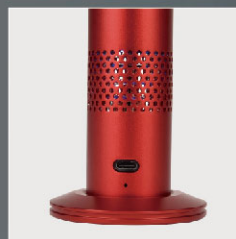

 Dimming
10 Step

 CCT
4000K

 ABS+Alu.

 size 67*67*376mm
WxDxH

 blue/red

 5200mah Li-battery

Type-c interface

Lamp head touch switch