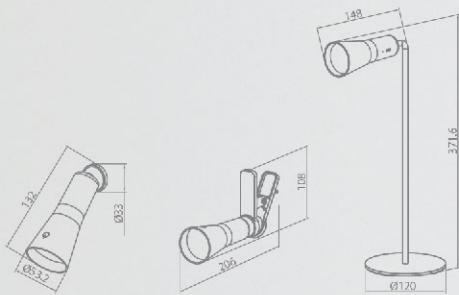

Desk Lamps

DE3001

4W
1200mA
5V

- 4000K
- Touch on/off
- ABS +Metal
- 20/0.081/13 pcs/m²/kg
- black/white
- 1200mah rechargeable battery

The way of use

Function introduction