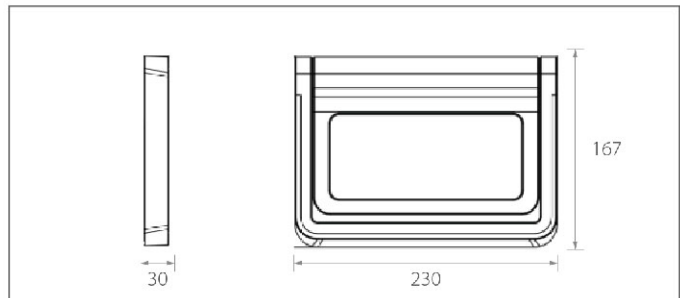

Product Function:

Easy to carry

Product front

Product size

Item No.	Wattage [W]	Lumen [lm]	Ra	IP	Color Temp. [K]	Charge Time [H]	Material	Size [L* W* Hmm]
EL2199	10	1000	≥70	54	6500	5-7	ABS+TPR	230* 167* 30
EL2199	20	2000	≥70	54	6500	5-7	ABS+TPR	230* 167* 30