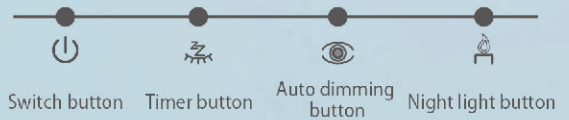

 Gestures dimming

 Touch
on/off

 size 150*524*56mm
WxDxH

1 Turn on/Turn off the light

Put your hand 10cm above the recognition area, wave left or right.

2 Adjust brightness

Put your hand 10cm above the recognition area, with a short stop, the dimming mode will automatically open. Your hand slowly up to decrease the brightness and slowly down to increase the brightness.