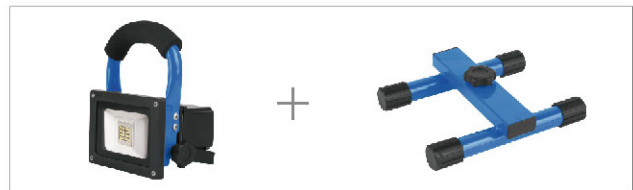

Optional accessories