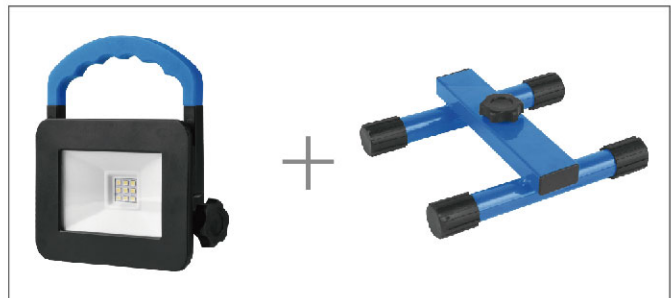

Foldable work light

- Discharge Time: 3h
- Charge Time: 4- 5h
- Light Mode: 100%- 50%- off
- Inner: 1PCS
- Outer: 6PCS
- N.W/ G.W. 8KGS/ 9KGS

Product Function:

Free rotation

USB port & battery display

Optional accessories