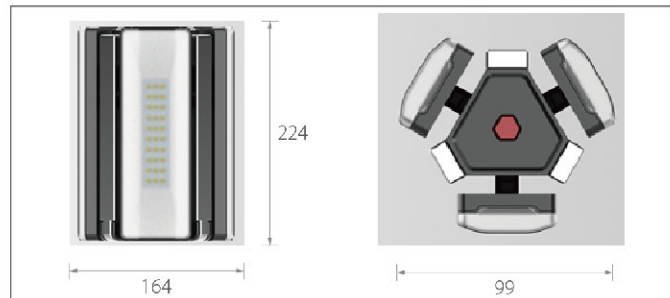

Product size

Item No.	Wattage [W]	Lumen [lm]	Ra	IP	Color Temp. [K]	Material	Size [L* W* Hmm]
EL2200	15 (5+ 5+ 5)	1500 (500+ 500+ 500)	≥70	54	3000/ 4000/ 6500	ABS+ Alu.	164* 148.5* 224
EL2200	30 (10+ 10+ 10)	3000 (1000+ 1000+ 1000)	≥70	54	3000/ 4000/ 6500	ABS+ Alu.	164* 148.5* 224