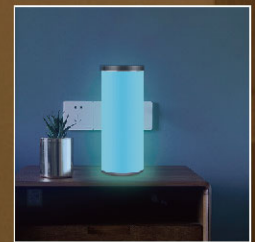

Flip dimming

Colorful mode

Color temperature mode

RGB mode

Ambient Lights

DEB4008 **NEW**
5W | 5V

 white

 1000mah Li-battery