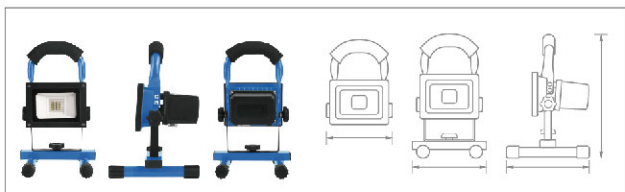

Three views of the product

Item No.	Wattage [W]	Lumen [lm]	Lamp beads	Material	Size [L* W* Hmm]	Weight [g]
EL2122	10	>600	1PCS* COB	ABS+ Aluminum alloy+ Iron	145* 164* 255	724
EL2123	20	>1200	1PCS* COB	ABS+ Aluminum alloy+ Iron	145* 164* 255	750
EL2122-1	10	800	9PCS* COB	ABS+ Aluminum alloy+ Iron	145* 164* 255	724
EL2123-1	20	>1200	20PCS* COB	ABS+ Aluminum alloy+ Iron	145* 164* 255	750