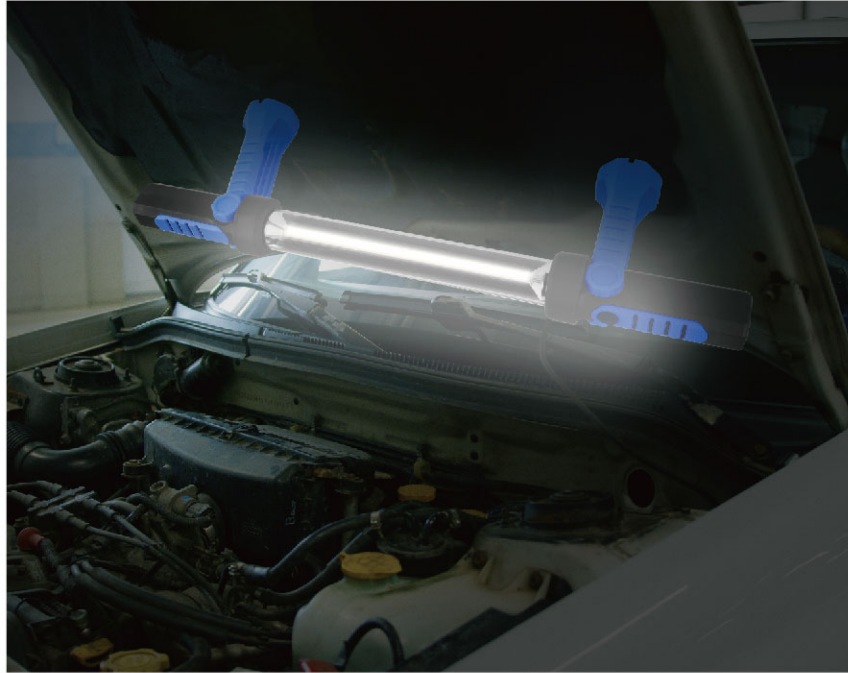

Multi-function work light

- Discharge Time: 1.5- 2h
- Charge Time: 4- 5h
- Light Mode: Unilateral- Bilateral- Off
- Inner: 1PCS
- Outer: 4PCS
- N.W/ G.W. 2.5KGS/ 3KGS