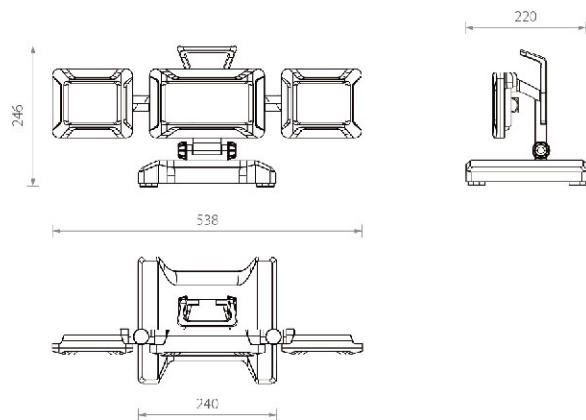

Item No.	Wattage [W]	Lumen [lm]	Ra	IP	Color Temp. [K]	Material	Size [L* W* Hmm]
EL2203	50	5000	≥70	54	6500	ALu.+ ABS	/