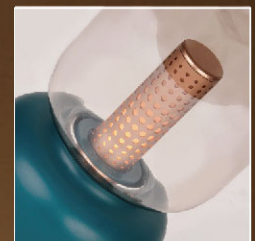

 Wireless
Charging

 dark green

 1500mah Li-battery

Rotary switch
stepless dimming

Separate design, base
for charging the lamp

Wireless Charging

Lamp post in
a vintage style

Ambient Lights